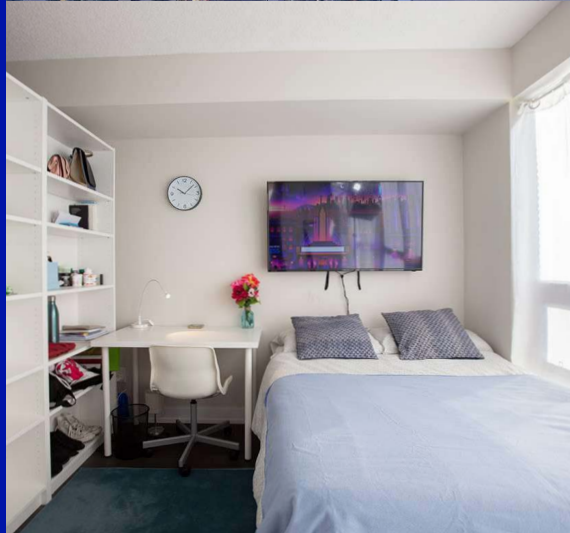

The Area:

The student residence is located at Bloor and Sherbourne and is an average of 10 minutes travel by subway to major attractions or 30 minutes to the school. There are grocery shops and cafes within a 4-min walk. To get to the school take Line 1 towards Finch Station from Bloor-Yonge, disembarking at North York Centre. The school is a 4 minute walk from the station.

Key facts:			
Room Types	Single Studio En-suite	Bathroom	En-suite or shared
Board	Self-catering	Bed type	Double bed
Available	Year round	Minimum age	18+
Kitchen facilities			
Nearest station to residence	Sherbourne		
Travel time to school	30 minute by public transport		
Check In / Check Out	Check in: 4PM Check out: 11AM		
Security/ Reception	24/7 on-site security		
Internet	Free Wi-Fi access		
Towel	Not provided		
Laundry	Onsite, coin operated		
Residence facilities	Premium Netflix subscription, theatre room, gym, yoga area, games room, outdoor terrace, 55" smart TV & streaming device		
Room furnishing	Study desk & chair