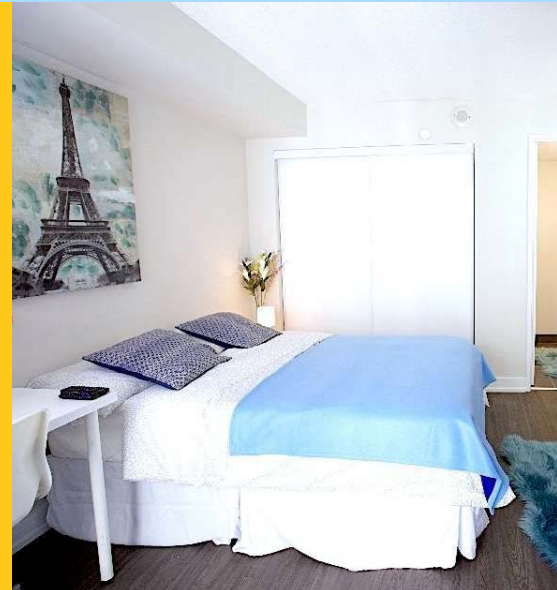

www.bayswater.ac
www.eurocentres.com/toronto

Residence address

561 Sherbourne St Unit 2703, Toronto, ON M4X 0A1

Bayswater emergency number

+44 (0)7505 753883

College phone number during office hours

+1 416 223 7855

Contact us

bookings@bayswater.ac

Cancellation policy

As per our Standard Terms & Conditions

www.bayswater.ac/terms