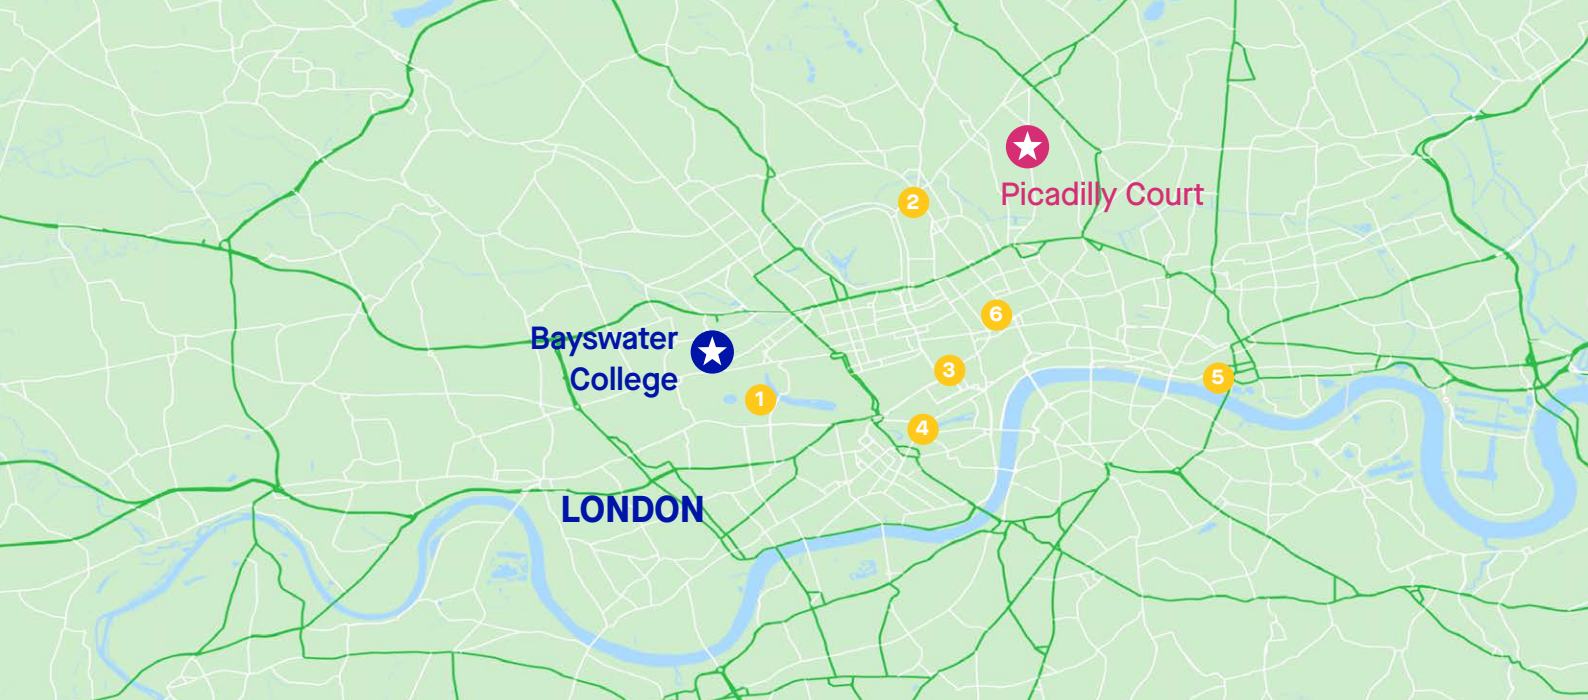

Piccadilly Court

London

This London student accommodation is located in an ideal area just a 30-minutes walk to Kings Cross and close to several cafes and restaurants as well as fast-food chains. Accommodation comprises of single en-suite bedrooms arranged in clusters of 6 bedrooms. Each cluster shares a fully fitted kitchen and communal area. Perfect for a study stay in London!

Why choose Piccadilly Court

Stunning communal areas and modern facilities

Great central location, with each access to transport links

24/7 reception and security

The Area:

It is located in zone 2, just 2 minutes away from the tube station, a 20-minute walk to the University of London and University College London. Tesco Metro is just around the corner for your daily needs

Getting Around

To the school:

Walk from your residence to Caledonian Road underground (2 minutes) - take the Piccadilly line to Holborn (13 minutes), then take Central line and exit in Queensway. Walk 7 minutes to Bayswater College.