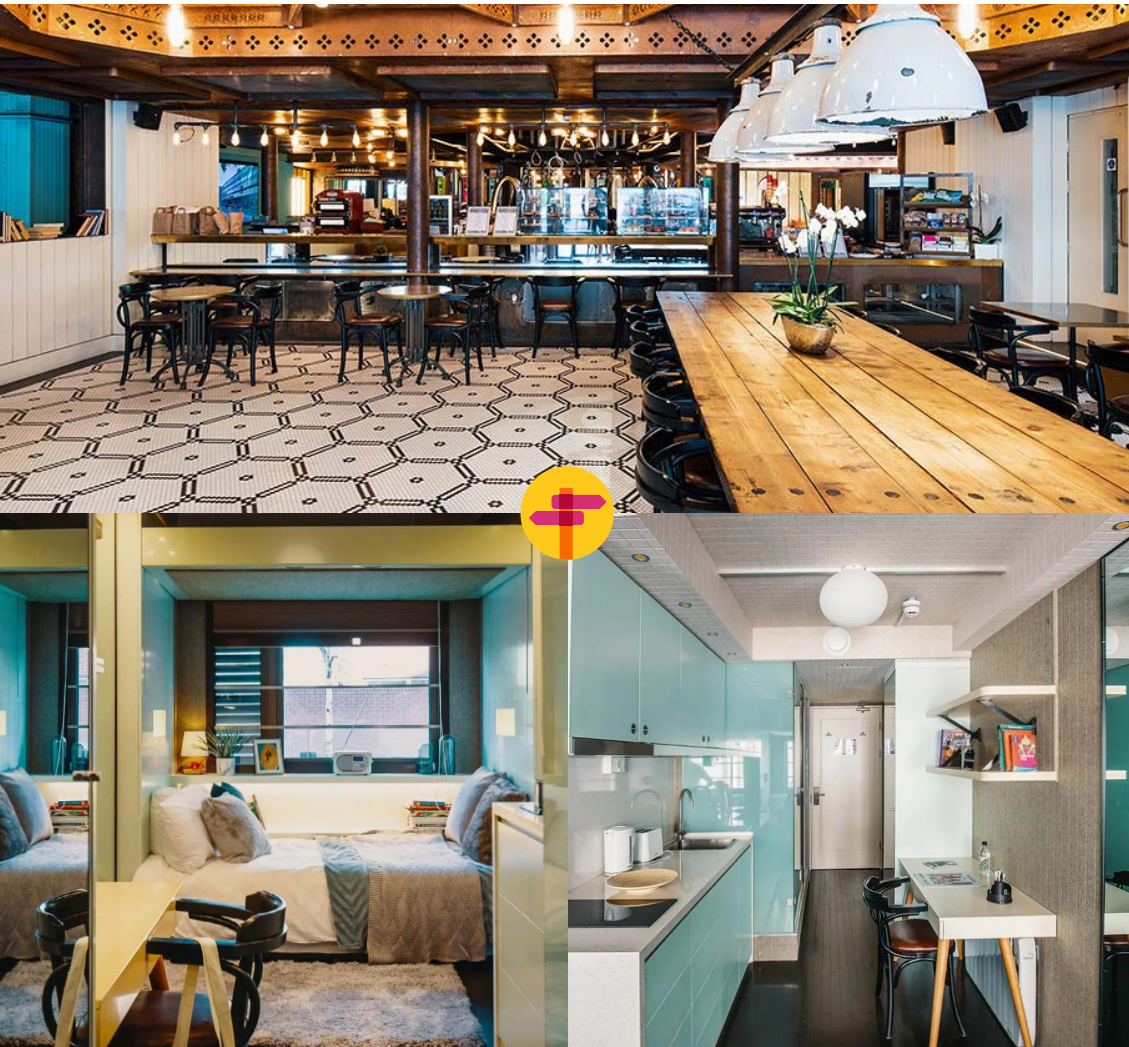

The Stay Club Kentish Town

London

 Eurocentres

 Bayswater

Why choose

The Stay Club Kentish Town

The Stay Club Kentish Town offers 357 self-contained studios, some with dual and triple occupancy .

The facility's quirky interiors, the convenient location the spacious social areas and its proximity to the vibrant Camden area make this Kentish Town accommodation a lovely option for students.

Key facts:

Room Types	Studio	Bathroom	En-suite
Board	Self-catering	Bed type	Small double
Available	Year-round	Minimum age	18 alone, no minimum age with family
Kitchen facilities	Studio - private kitchenette		
Nearest station to residence	Camden Town		
Travel time to school	35 minutes		
Arrival & departure	Check in 3pm check out 10am		
Security/ Reception	24/7 reception on-site		
Internet	Yes		
Cleaning	By themselves		
Towel	Not available		
Laundry	Available at an extra charge		
Residence facilities	Cafe', common area, study area, cinema, gym		
Room furnishing	Yes		
Deposit	No		