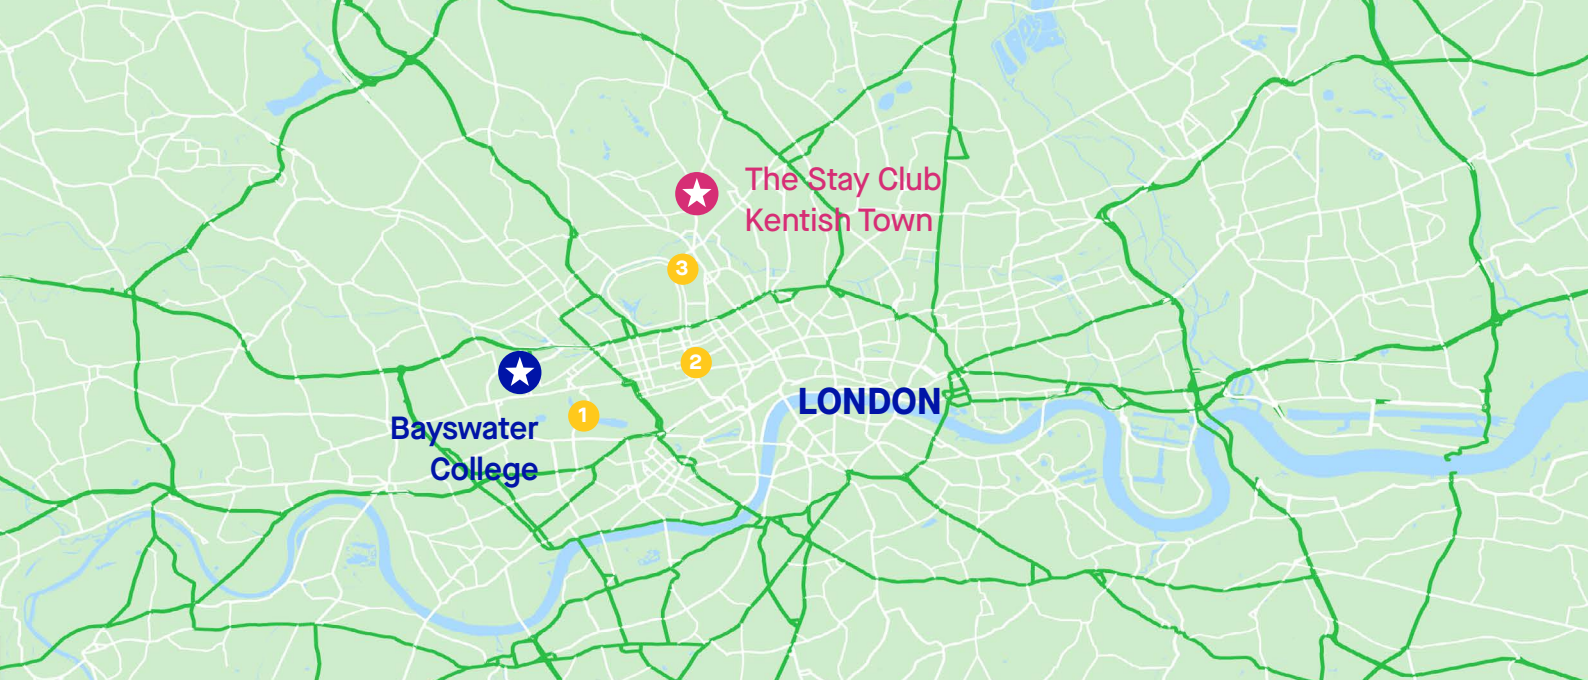

The Stay Club Kentish Town

London

 Eurocentres

 Bayswater

Why choose

The Stay Club Kentish Town

The Stay Club Kentish Town offers 357 self-contained studios, some with dual and triple occupancy .

The facility's quirky interiors, the convenient location the spacious social areas and its proximity to the vibrant Camden area make this Kentish Town accommodation a lovely option for students.

The Area:

Kentish Town is an area of northwest London, England in the London Borough of Camden, immediately north of Camden Town. Less than four miles north of central London, Kentish Town has good transport connections and is situated close to the open spaces of Hampstead Heath.

Getting Around

To the school:

Walk from your residence to Kentish Town Underground (5 minutes) - take the Northern line to Tottenham Court Road (7 minutes) - Change to the Central line to Queensway (8 minutes) - Walk 7 minutes to Bayswater College.

Journey planners and travel pass information can be found at:

tfl.gov.uk/plan-a-journey

Travel times:

★ Bayswater College	35 min	🚶
① Hyde Park	24 mins	🚶
② Oxford Circus	16 mins	🚶
③ Camden Market	14 min	🚶