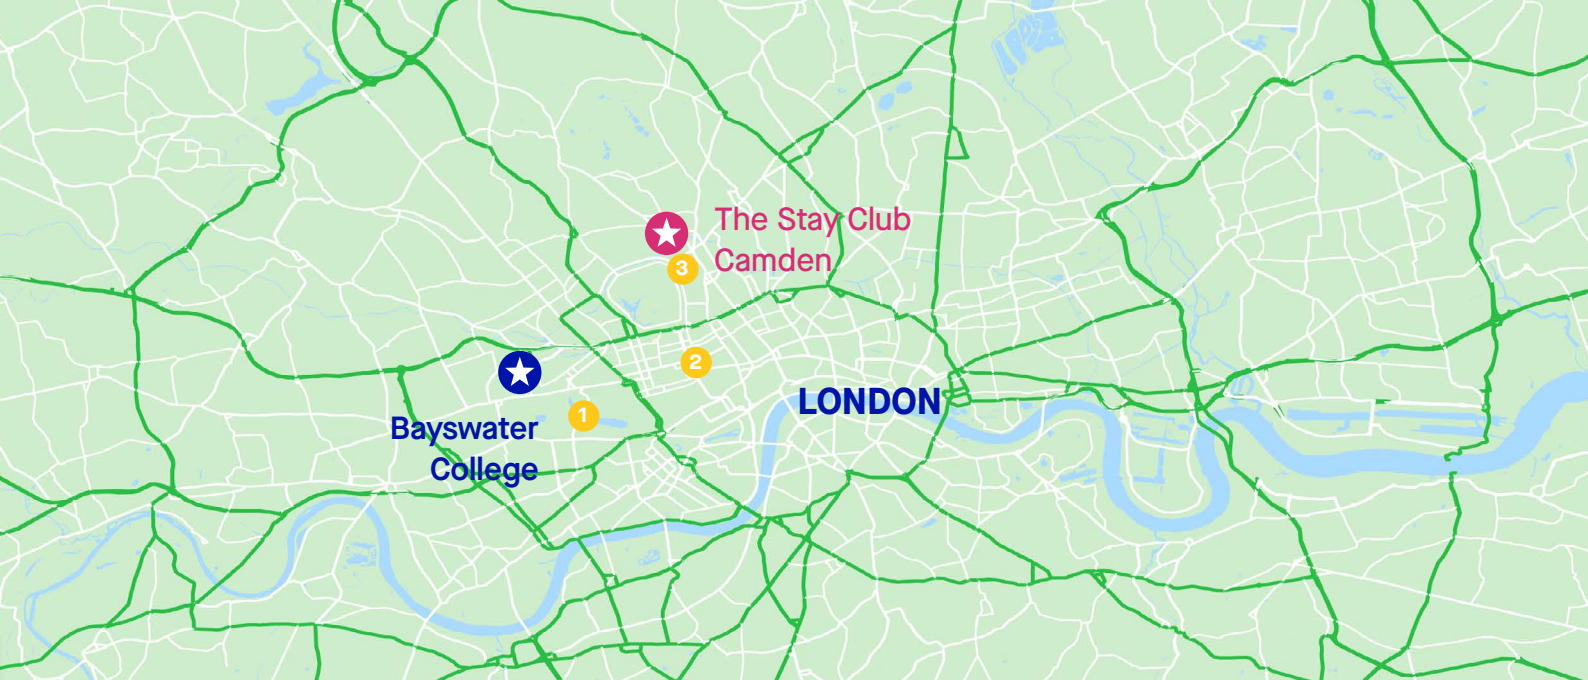

Getting Around

To the school:

Walk from your residence to Camden Town Underground (7 minutes) - take the Northern line to Tottenham Court Road (7 minutes) - Change to the Central line to Queensway (8 minutes) - Walk 7 minutes to Bayswater College.

Travel cards:

Monthly or weekly travel cards for Zone 1 to 4.

From the airport by public transport:

50/60 minutes from Heathrow

Transfer available on booking:

Bayswater transfer available on booking.

London Travel information:

Journey planners and travel pass information can be found at:

tfl.gov.uk/plan-a-journey

Travel times:

★ Bayswater College	35 min	🚶
① Hyde Park	28 mins	🚶
② Oxford Circus	15 mins	🚶
③ Camden Market	1 min	🚶