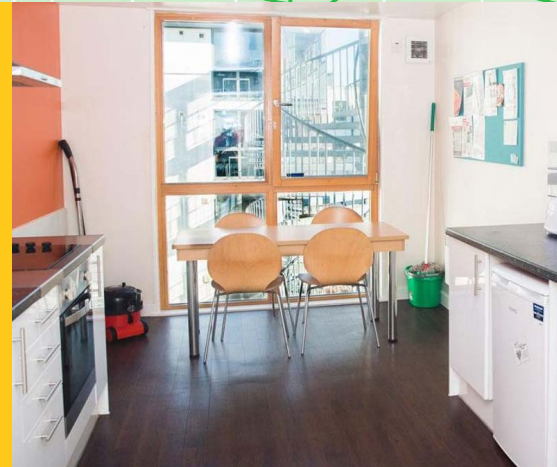

Eurocentres

Bayswater

www.bayswater.ac

www.eurocentres.com/london

Residence address

82 Old Montague St, London E1 5NN

Bayswater emergency number

+44 (0)20 7267 7774

College phone number during office hours

+44 300 123 5050

Contact us

bookings@bayswater.ac

Cancellation policy

As per our Standard Terms & Conditions

www.bayswater.ac/terms

Bookings are made via an accommodation agency