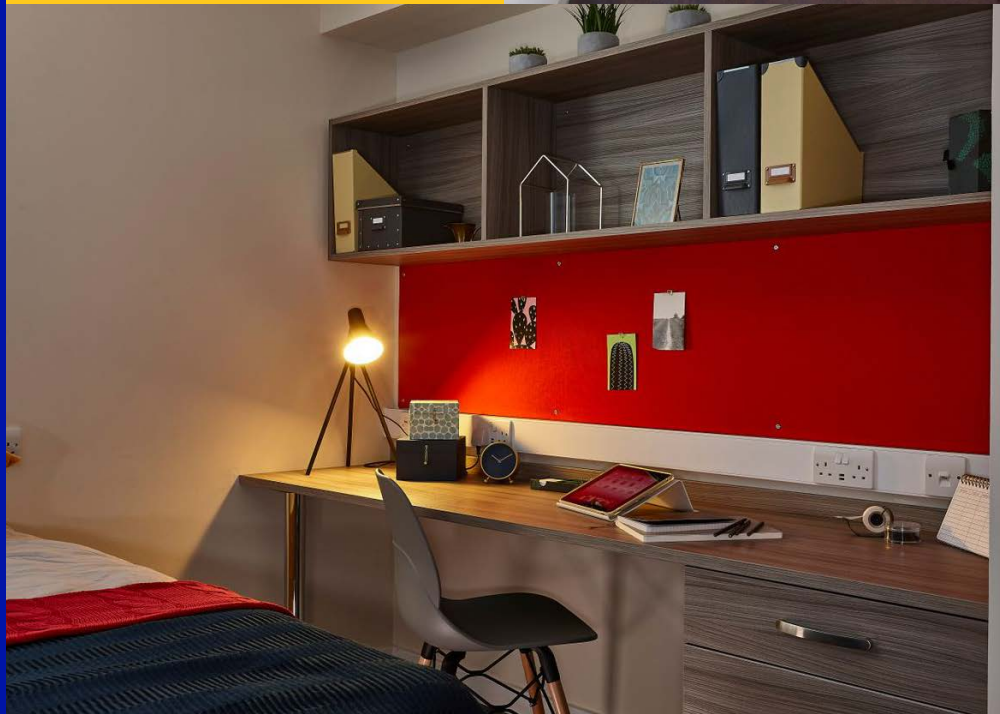

Eurocentres

Bayswater

www.bayswater.ac

www.eurocentres.com/london

Residence address

82 Old Montague St, London E1 5NN

Bayswater emergency number

+44 (0)20 7267 7774

College phone number during office hours

+44 300 123 5050

Contact us

bookings@bayswater.ac

Cancellation policy

As per our Standard Terms & Conditions

www.bayswater.ac/terms

Bookings are made via an accommodation agency