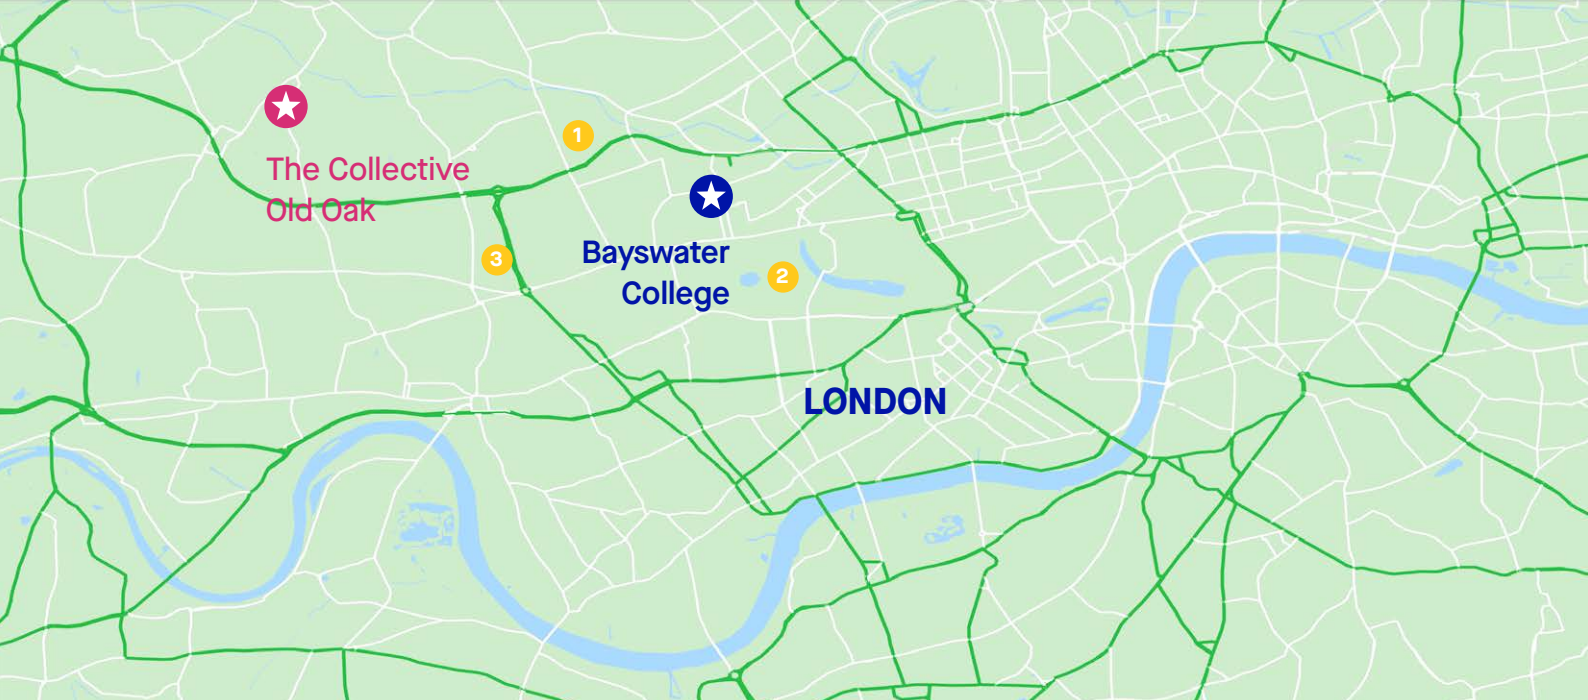

The Collective Old Oak

London

Situated in North West London, The Collective is a fantastic affordable option. Students benefit from a gym, spa and sauna, games room and much more.

Why choose The Collective Old Oak

- Stunning communal areas and facilities
- Great community in the residence, with a huge variety of events every day
- 24/7 reception and security; students feel safe and looked after

The Area:

Visit Westfield shopping centre in Shepherd's Bush just 10 minutes away by train. Shop till you drop with the latest fashion trends and amazing outlet deals just at your door step. Visit the official home of the National stadium. At Wembley Stadium you can find world-class events, an amazing view from your seat and travel around for a stadium tour. You can also explore Paddington Branch canal and enjoy the beautiful stream with a relaxing boat ride and enjoy mother nature with your friends.

Getting Around

To the school:

Walk from your residence to North Acton underground (13 minutes) - take the central line to Queensway (13 minutes) - Walk 8 minutes to Bayswater College.

Travel cards:

Monthly or weekly travel cards for Zone 1&2

London Travel information:

Journey planners and travel pass information can be found at tfl.gov.uk/plan-a-journey

Travel times:

★ Bayswater College	30 min	🚶
1 Portobello Road Market	35 mins	🚶
2 Hyde Park	45 mins	🚶
3 Sheperd's Bush	30 mins	🚶